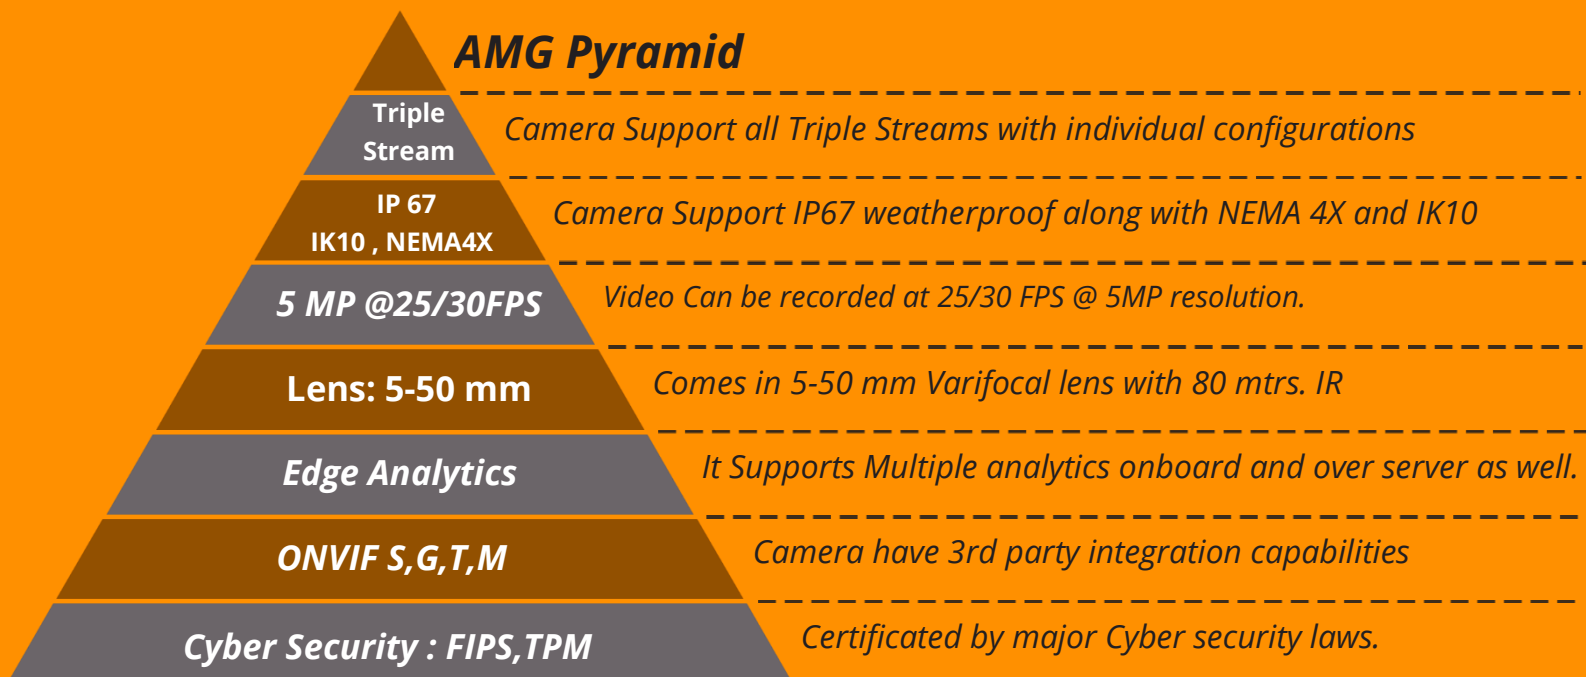

Technical Superiority

The microSDXC card slot's support for up to **1 TB of storage**, offering ample space for onboard **recording**, which can be incredibly convenient for storing surveillance footage locally. The **IP67 and IK10** ratings indicate robust durability and resistance to both environmental factors and physical impacts, making the AMG Bullet camera suitable for a wide range of indoor and outdoor applications. With **night vision extending up to 80 meters**, it ensures reliable monitoring even in low-light conditions, enhancing its effectiveness for round-the-clock surveillance. Additionally, the built-in microphone adds another layer of functionality, potentially capturing audio alongside video, further enriching the surveillance capabilities of the device. Overall, these features contribute to making the AMG Bullet camera a comprehensive and reliable solution for your security needs.