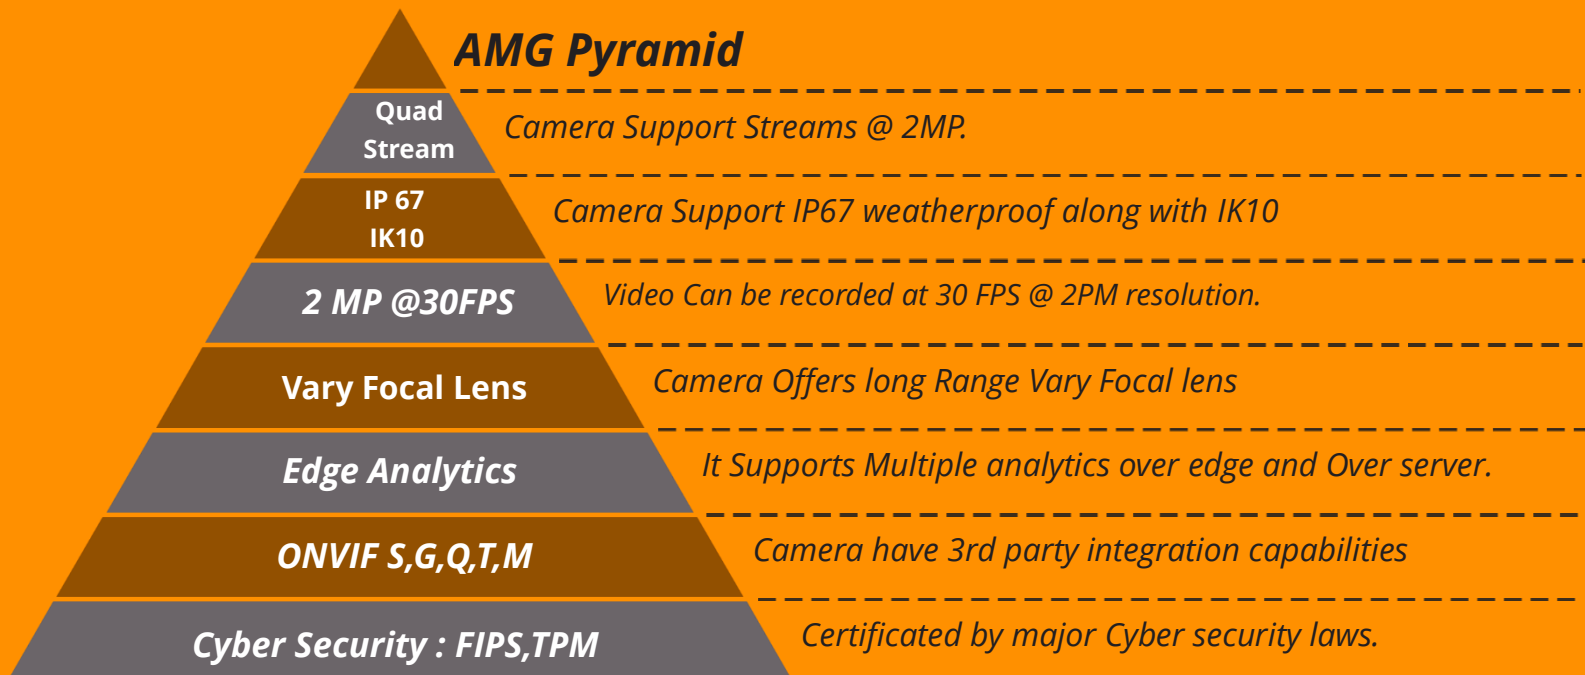

AMG-IP-Speed Dome Camera

2 Megapixel

- Advanced Video Analytics
- 2 Mega pixels
- 4.3-170 mm Integrated Lens
- True Day/Night Functionality with Mechanical IR Cut Filter
- Super WDR up to 140dB at Full Resolution.
- On-Screen Display (OSD)
- Defog Technology
- All-in-One H.265/H.264 PoE Solution
- Smart IR Illumination with 200m
- Audio In / Out
- 512 GB MicroSD Card Slot for Onboard Storage
- Outdoor Rated IP67 and IK-10

Product Overview

The AMG PTZ IR Camera is a surveillance solution. Its essential video analytics enhance its functionality, making it more than just a passive observer. As it ensures reliable performance even in challenging low-light conditions with 200 Meters IR, Easy installation is always a plus, simplifying deployment and setup for users. Overall, it offers a comprehensive package for those seeking dependable surveillance solutions.

Technical Superiority

The microSDXC card slot support for up to **512GB of storage**, offering ample space for onboard **recording**, which can be incredibly convenient for storing surveillance footage locally. The **IP67 and IK10** ratings indicate robust durability and resistance to both environmental factors and physical impacts, making the PTZ camera suitable for a wide range of indoor and outdoor applications. With **night vision extending up to 200 meters**, it ensures reliable monitoring even in low-light conditions, enhancing its effectiveness for round-the-clock surveillance.