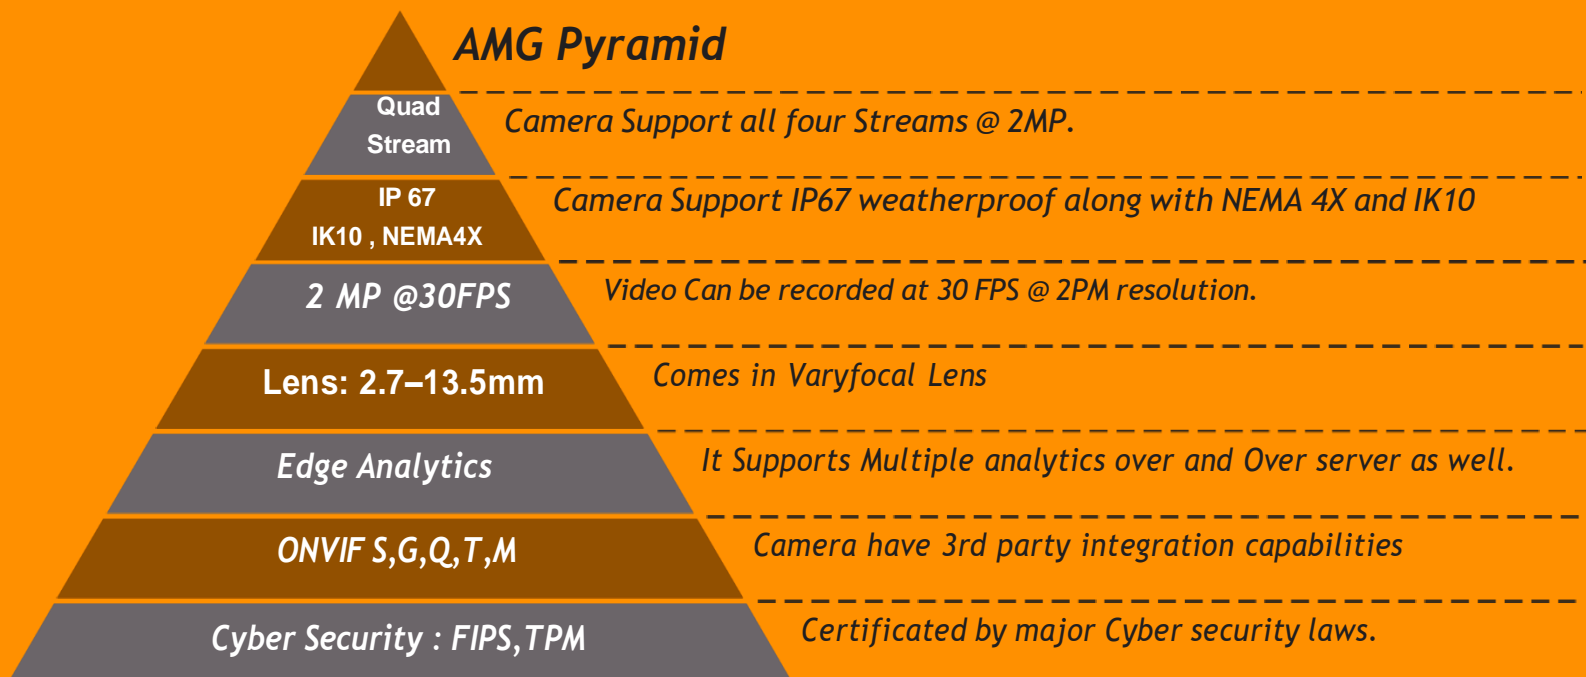

Technical superiority

The microSDXC card slot's support for up to **1TB of storage** , ofering ample space for onboard recording, which can be incredibly convenient for storing surveillance footage locally. The **IP67 and IK10** ratings indicate robust durability and resistance to both environmental factors and physical impacts, making the AMG Bullet camera suitable for a wide range of indoor and outdoor applications. With **night vision extending up to 50 meters**, it ensures reliable monitoring even in low-light conditions, enhancing its effectiveness for round-the-clock surveillance. Additionally, the built-in microphone adds another layer of functionality, potentially capturing audio alongside video, further enriching the surveillance capabilities of the device. Overall, these features contribute to making the AMG Bullet camera a comprehensive and reliable solution for your security needs.