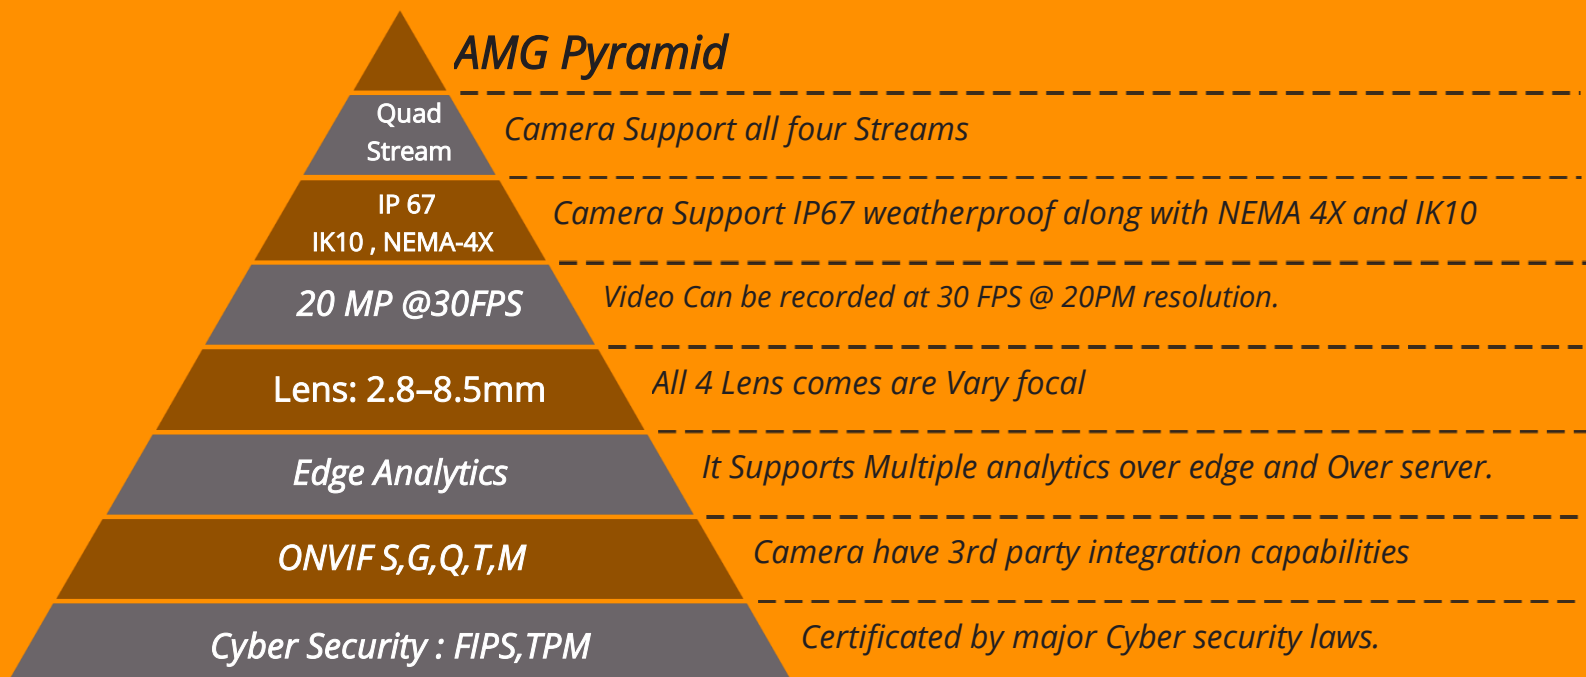

AMG-IP-Multi-Lens Camera

4X 5Megapixel

- 4X5 Megapixel
- 2.8–8.5mm Integrated Lens
- True Day/Night Functionality with Mechanical IR Cut Filter
- WDR up to 140dB at Full Resolution.
- Defog
- 2.8–8.5mm Integrated Lens
- All-in-One H.265/H.264 PoE Solution
- Smart IR Illumination with (30m)
- Audio In / Out
- 512GB MicroSD Card Slot for Onboard Storage
- Outdoor Rated IP67 and IK-10

Product Overview

The 4X5MP resolution Multi-Lens AMG camera delivers crystal-clear video quality, ensuring that every detail is captured, from facial recognition to license plate numbers, Equipped with four lenses, this camera allows for simultaneous monitoring of multiple angles, reducing blind spots and providing comprehensive coverage of your property, WDR technology optimizes video quality in varying lighting conditions, making it effective in both bright sunlight and low-light environments, Built to withstand harsh weather conditions, this camera features an IP67 rating, making it suitable for outdoor installation, Built-in microphone and speaker allow for real-time communication, providing an added layer of security and convenience.

Technical Superiority

The microSDXC card slot support for up to 512 GB of storage , ofering ample space for onboard recording, which can be incredibly convenient for storing surveillance footage locally. The IP67 and IK10 ratings indicate robust durability and resistance to both environmental factors and physical impacts, making the AMG Multi-Lens camera suitable for a wide range of indoor and outdoor applications. With night vision extending up to 30 meters, it ensures reliable monitoring even in low-light conditions, enhancing its effectiveness for round-the-clock surveillance. Additionally, the built-in microphone adds another layer of functionality, potentially capturing audio alongside video, further enriching the surveillance capabilities of the device.