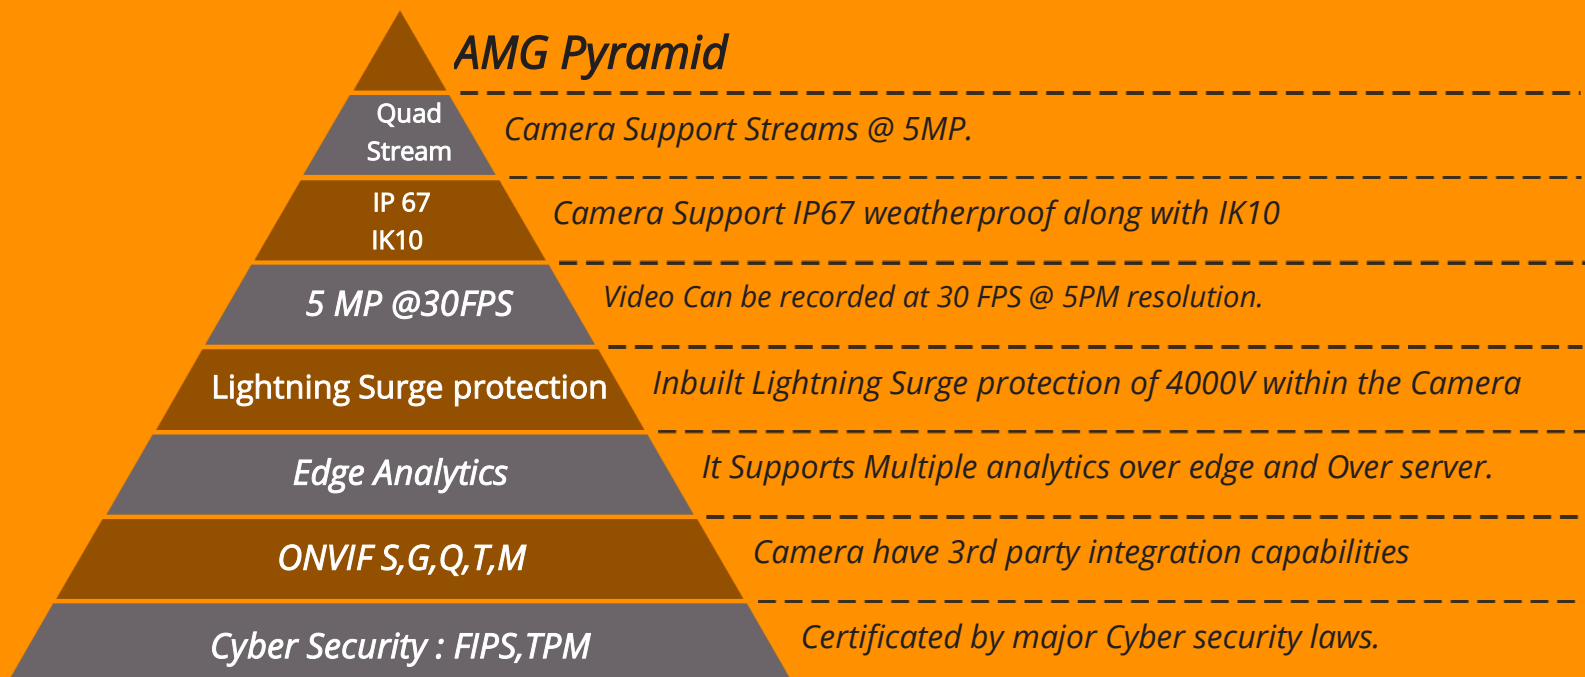

Product Overview

The AMG IP Fish Eye IR Camera is a surveillance solution comes in two different variant i.e.180° and 360°. Its essential video analytics enhance its functionality, making it more than just a passive observer.As it ensures reliable performance even in challenging low-light conditions with 10 Meters IR.,Easy installation is always a plus, simplifying deployment and setup for users. Overall, it offers a comprehensive package for those seeking dependable surveillance solutions.

Technical Superiority

The microSDXC card slot support for up to 256GB of storage , offering ample space for onboard recording, which can be incredibly convenient for storing surveillance footage locally. The IP67 and IK10 ratings indicate robust durability and resistance to both environmental factors and physical impacts, making the AMG Fish Eye camera suitable for a wide range of indoor and outdoor applications. With night vision extending up to 10 meters, it ensures reliable monitoring even in low-light conditions, enhancing its effectiveness for round-the-clock surveillance. Additionally, the Dual built-in microphone adds another layer of functionality and can be used of Audio analytics detectio Purpose, potentially capturing audio alongside video, further enriching the surveillance capabilities of the device.